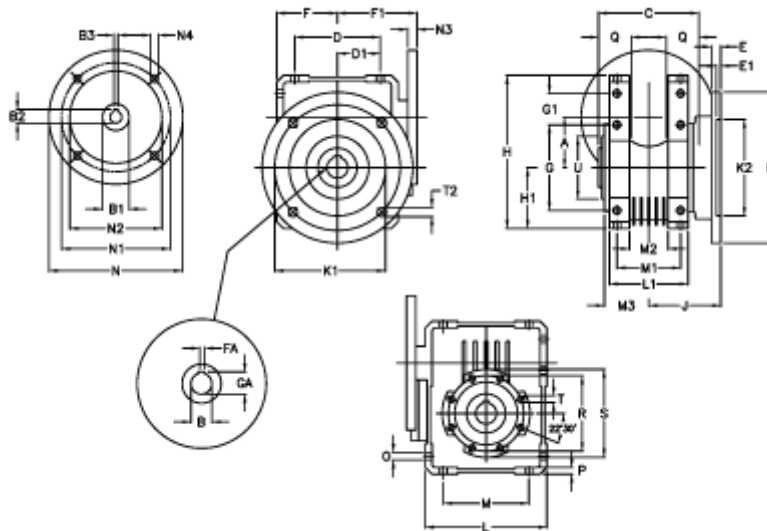

Article number: 392206306453136

Description: Worm Gear with Torque Limiter  
W63 L2-UFC-64-P80B14

## Measures

A = 62.17	E = 11	H = 182.5	M = 102	N4 = 6,5	U = 75
B = 25	E1 = 5	H1 = 72.5	M1 = 76	O = 9.0	
B1 E7 = 19	F = 73	J = 86.0	M2 = 46	P = 8	
B2 = 21.8	F1 = 102	K = 180	M3 = 53.0	Q = 35	
B3 H9 = 6	FA = 8	K1 = 150	N = 120	R = 90	
C = 120	G = 102	K2 = 115	N1 = 100	S = 105	
D = 102.0	G1 = 37.5	L = 145	N2 = 80	T = M8x14	
D1 = 51.0	GA = 28.3	L1 = 94	N3 = 11.0	T2 = 11.0	